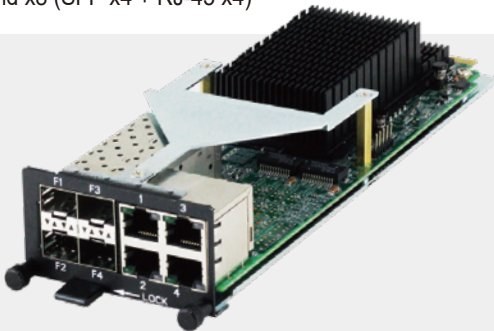

Exp. NIM(Network Interface Module)

ACC-NM1Z1-01C8B

1G Copper x8 (RJ-45 w/ 4-pair Bypass)

ACC-NM1Z1-01C8

1G Copper x8 (RJ-45)

ACC-NM1Z1-01F8

1G Fiber x8(SFP)

ACC-NM1Z1-01H8B

1G Hybrid x8 (SFP x4 + RJ-45 x4 w/ 2-pair Bypass)

ACC-NM1Z1-01H8

1G Hybrid x8 (SFP x4 + RJ-45 x4)

ACC-NM1Z1-10F2

10G Fiber x2 (SFP+)

ACC-NM1Z1-10F4

10G Fiber x4 (SFP+)

ACC-NM1Z1-40F2