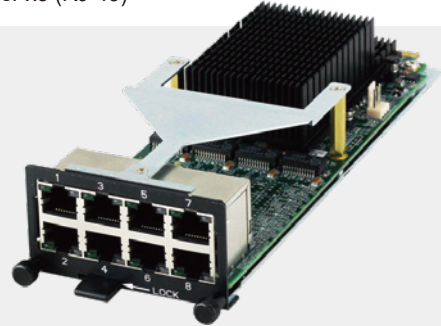

Exp. NIM(Network Interface Module)

ACC-NM1Z1-01C8B

1G Copper x8 (RJ-45 w/ 4-pair Bypass)

ACC-NM1Z1-01C8

1G Copper x8 (RJ-45)

ACC-NM1Z1-01F8

1G Fiber x8(SFP)

ACC-NM1Z1-01H8B

1G Hybrid x8 (SFP x4 + RJ-45 x4 w/ 2-pair Bypass)

ACC-NM1Z1-01H8

1G Hybrid x8 (SFP x4 + RJ-45 x4)

ACC-NM1Z1-10F2

10G Fiber x2 (SFP+)

ACC-NM1Z1-10F4

10G Fiber x4 (SFP+)

ACC-NM1Z1-40F2