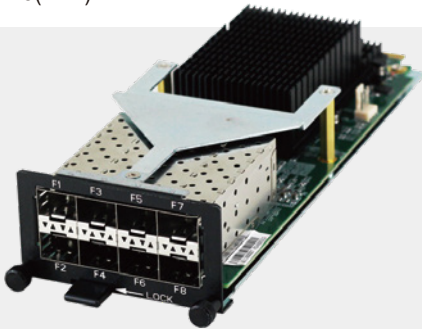

Exp. NIM(Network Interface Module)

ACC-NM1Z1-01C8B

1G Copper x8 (RJ-45 w/ 4-pair Bypass)

ACC-NM1Z1-01C8

1G Copper x8 (RJ-45)

ACC-NM1Z1-01F8

1G Fiber x8(SFP)

ACC-NM1Z1-01H8B

1G Hybrid x8 (SFP x4 + RJ-45 x4 w/ 2-pair Bypass)

ACC-NM1Z1-01H8

1G Hybrid x8 (SFP x4 + RJ-45 x4)

ACC-NM1Z1-10F2

10G Fiber x2 (SFP+)

ACC-NM1Z1-10F4

10G Fiber x4 (SFP+)

ACC-NM1Z1-40F2